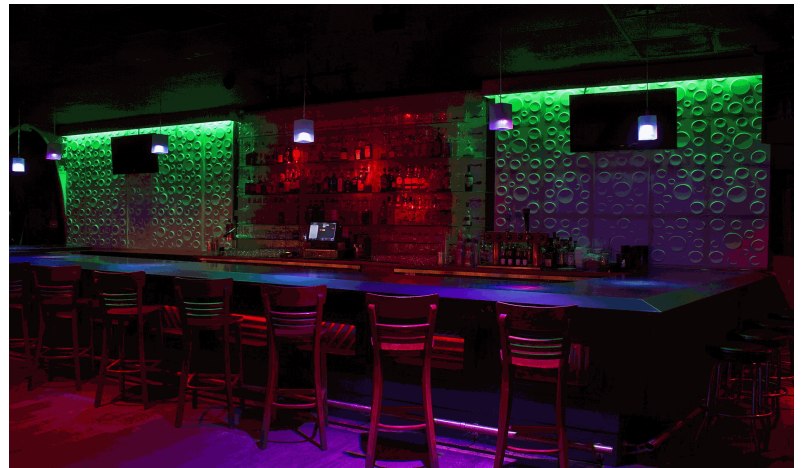

LED Strip Lights

HIGHLIGHTS :

WATTS

4.8

EQ. WATTS

NA

LUMINOUS

360

BEAM ANGLE

120

SKU Code	: 2350
Watts	: 4.8
Voltage	: 12V
Lumen(lm)	: 360
Color Temperature	: RGB
Beam Angle	: 120
Energy rating label	: A
Certification	: CE,EMC,ROHS
IP Rating Protection Class	: IP20
Dimmable	: No
Life Time	: >20,000 Hours
Operation Temperature	: -25 ~50°C
EAN code	: 3800230621641
Packing details	: 48
Unit cbm	: 0.0002

PRODUCT FEATURES

- Flexible & easy installation
- Exceptionally low power consumption
- Available in 1 or 1.5 meter rigid bar options with different options of Aluminium Profiles
- Ideal for illuminating Borders, Edges, Cabinets, Bars and any area with limited space for installation
- Safe to use in most of the application areas like Kitchens, Bathroom,Cabinet and so on.