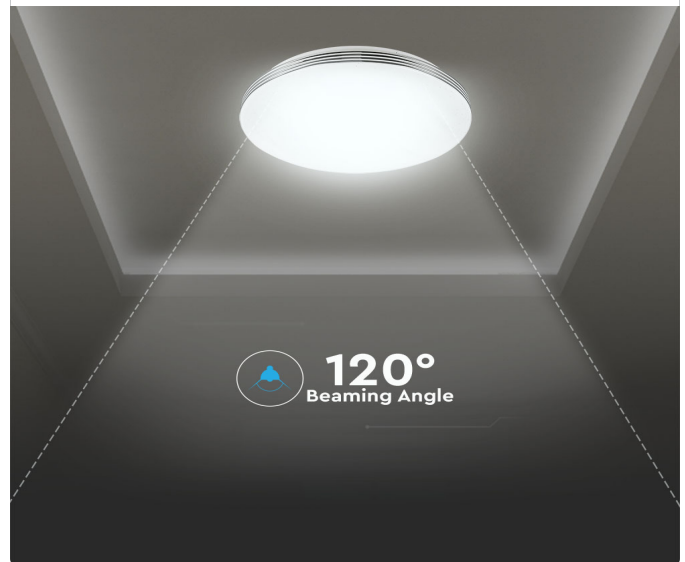

COLOR CHANGING REMOTE CONTROL

V-TAC's Decorative Lighting range is abundant with elegant and classy luminaries and fittings that provide customers with the ability to spruce up any location with limitless combinations of designs. Our lighting fixtures come with extended multi-year warranty, as well as unmatched support and quality.

SKU: 14611 - 1411 940

[View more details](#)