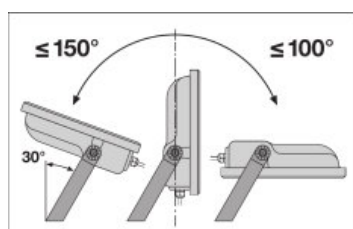

ADDITIONAL CATALOG INFORMATION