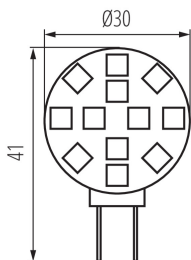

08951 LED12 SMD G4-WW

LED light source

5905339089519

Kanlux LED12 is a capsule with G4 screw based on SMD LEDs. The source's illumination angle is 160°, and its durability amounts to 20,000 hours.

GENERAL DATA:

Colour: white

Lamp designed for decorative lighting: no

Compatible with a dimmer: no

Height [mm]: 41

Diameter [mm]: 30

Mercury content: no

TECHNICAL DATA:

Rated voltage [V]: 12 DC

Rated power [W]: 1.5

Light source: JC

Diode type: LED SMD

Total rated luminous flux [lm]: 130

Colour temperature: Warm white

Colour temperature [K]: 3000

Colour uniformity [SDCM]: ≤6

Colour-rendering index Ra: ≥80

Cap: G4

Rated lamp-service life [h]: 20000

Number of on/off cycles: ≥10000

Rated beam angle [°]: 160

Light source EEL: A++

Lamp rated current [mA]: 160

Annual power consumption [kWh/1000h]: 2

Luminous efficiency of the lamp [lm/W]: 87

Ignition time [s]: ≤0,5

Lamp-heating time to 60% of the full luminous flux [s]:
Negligible

Lamp-heating time to 95% [s]: <2

Lamp premature-failure indicator: <5% po 1000h

Lamp service life factor after the period of 6000h [%]:
≥90

Luminous flux retention factor at the end of rated service life [%]: ≥70

Luminous flux retention factor after the period of 6000h [%]: ≥80

Declaration of equality in power rating [W]: 14

Rated peak light intensity [cd]: 45

LOGISTIC DATA: