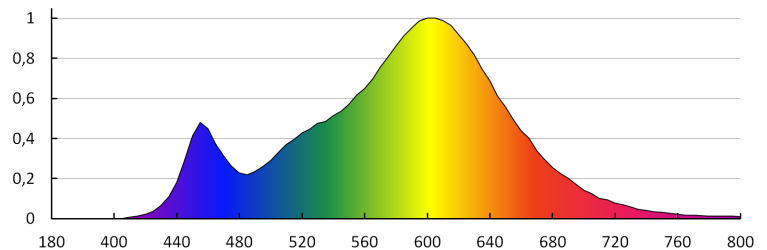

ADDITIONAL INFORMATION:

- LED electric power supply is needed for proper functioning, e.g. POWELED, DRIFT or TRETO available in the Kanlux product range

KANLUX S.A. (kat 8951) LED12 SMD G4-WW / LDC (Polar)