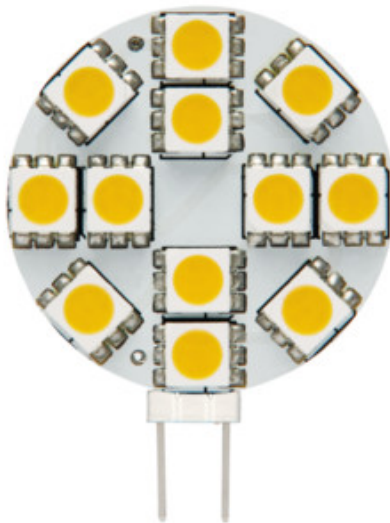

08951 LED12 SMD G4-WW

LED light source

5905339089519

Kanlux LED12 is a capsule with G4 screw based on SMD LEDs. The source's illumination angle is 160°, and its durability amounts to 20,000 hours.

GENERAL DATA:

Colour: white

Lamp designed for decorative lighting: no

Compatible with a dimmer: no

Height [mm]: 41

Diameter [mm]: 30

Mercury content: no

TECHNICAL DATA:

Rated voltage [V]: 12 DC

Rated power [W]: 1.5

Light source: JC

Diode type: LED SMD

Total rated luminous flux [lm]: 130

Colour temperature: Warm white

Colour temperature [K]: 3000

Colour uniformity [SDCM]: ≤6

Colour-rendering index Ra: ≥80