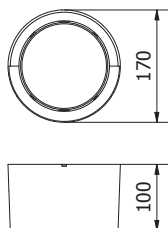

CANTI

LD-CANTI12WOK-40

LD-CANTI12WKW-40

LD-CANTI12WOK-40		12 W	1000 lm	PC	510 g	5902801319648
LD-CANTI12WKW-40					600 g	5902801320583

LD-CANTI12WOK-40

LD-CANTI12WKW-40