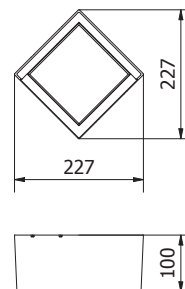

CANTI

LD-CANTI12WOK-40

LD-CANTI12WKW-40

LD-CANTI12WOK-40		12 W	1000 lm	PC	510 g	5902801319648
LD-CANTI12WKW-40					600 g	5902801320583

LD-CANTI12WOK-40

LD-CANTI12WKW-40