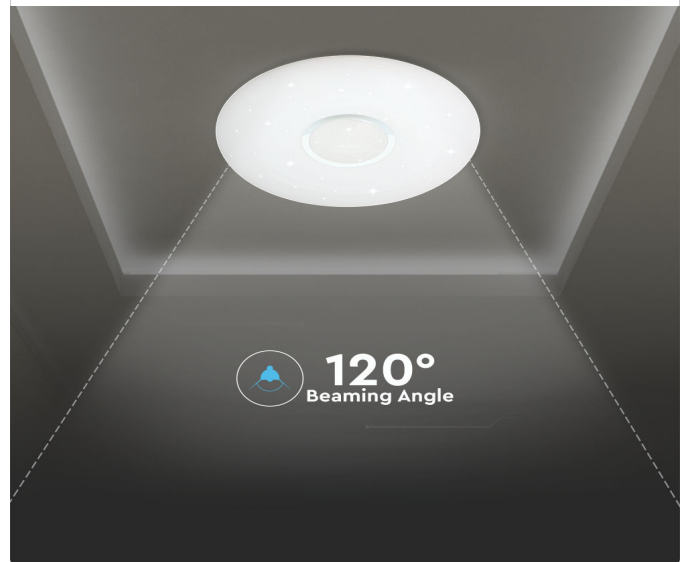

COLOR CHANGING REMOTE CONTROL

V-TAC's Decorative Lighting range is abundant with elegant and classy luminaries and fittings that provide customers with the ability to spruce up any location with limitless combinations of designs. Our lighting fixtures come with extended multi-year warranty, as well as unmatched support and quality.

SKU: 14911 - 1411 940

[View more details](#)