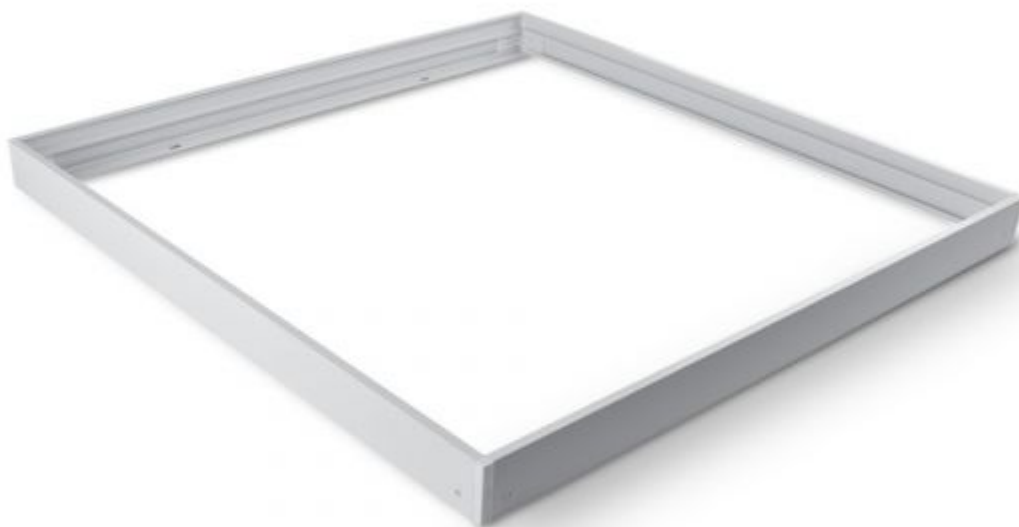

INDEX: VL-PFS

TECHNICAL CARD

Surface-mounted frame

INDEX: VL-PFS**Additional information**

Housing colour	White
Housing material	Aluminum, Plastic

Dimensions

EAN	5904405541050
Height	600 mm
Width	600 mm
Depth	50 mm